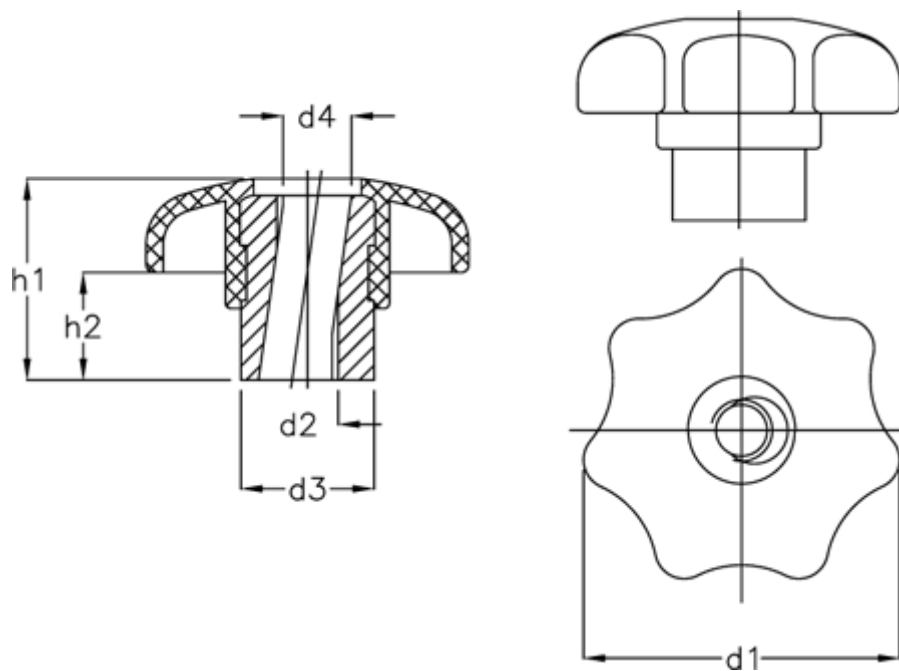

Article number: 20552473A

Description: E+G Quick release hand knob GN 6336.3-63-M12

Measures

d1 = 63
d2 = M 12
d3 = 26
d4 = 13
H1 = 42
H2 = 21
H3 = 37